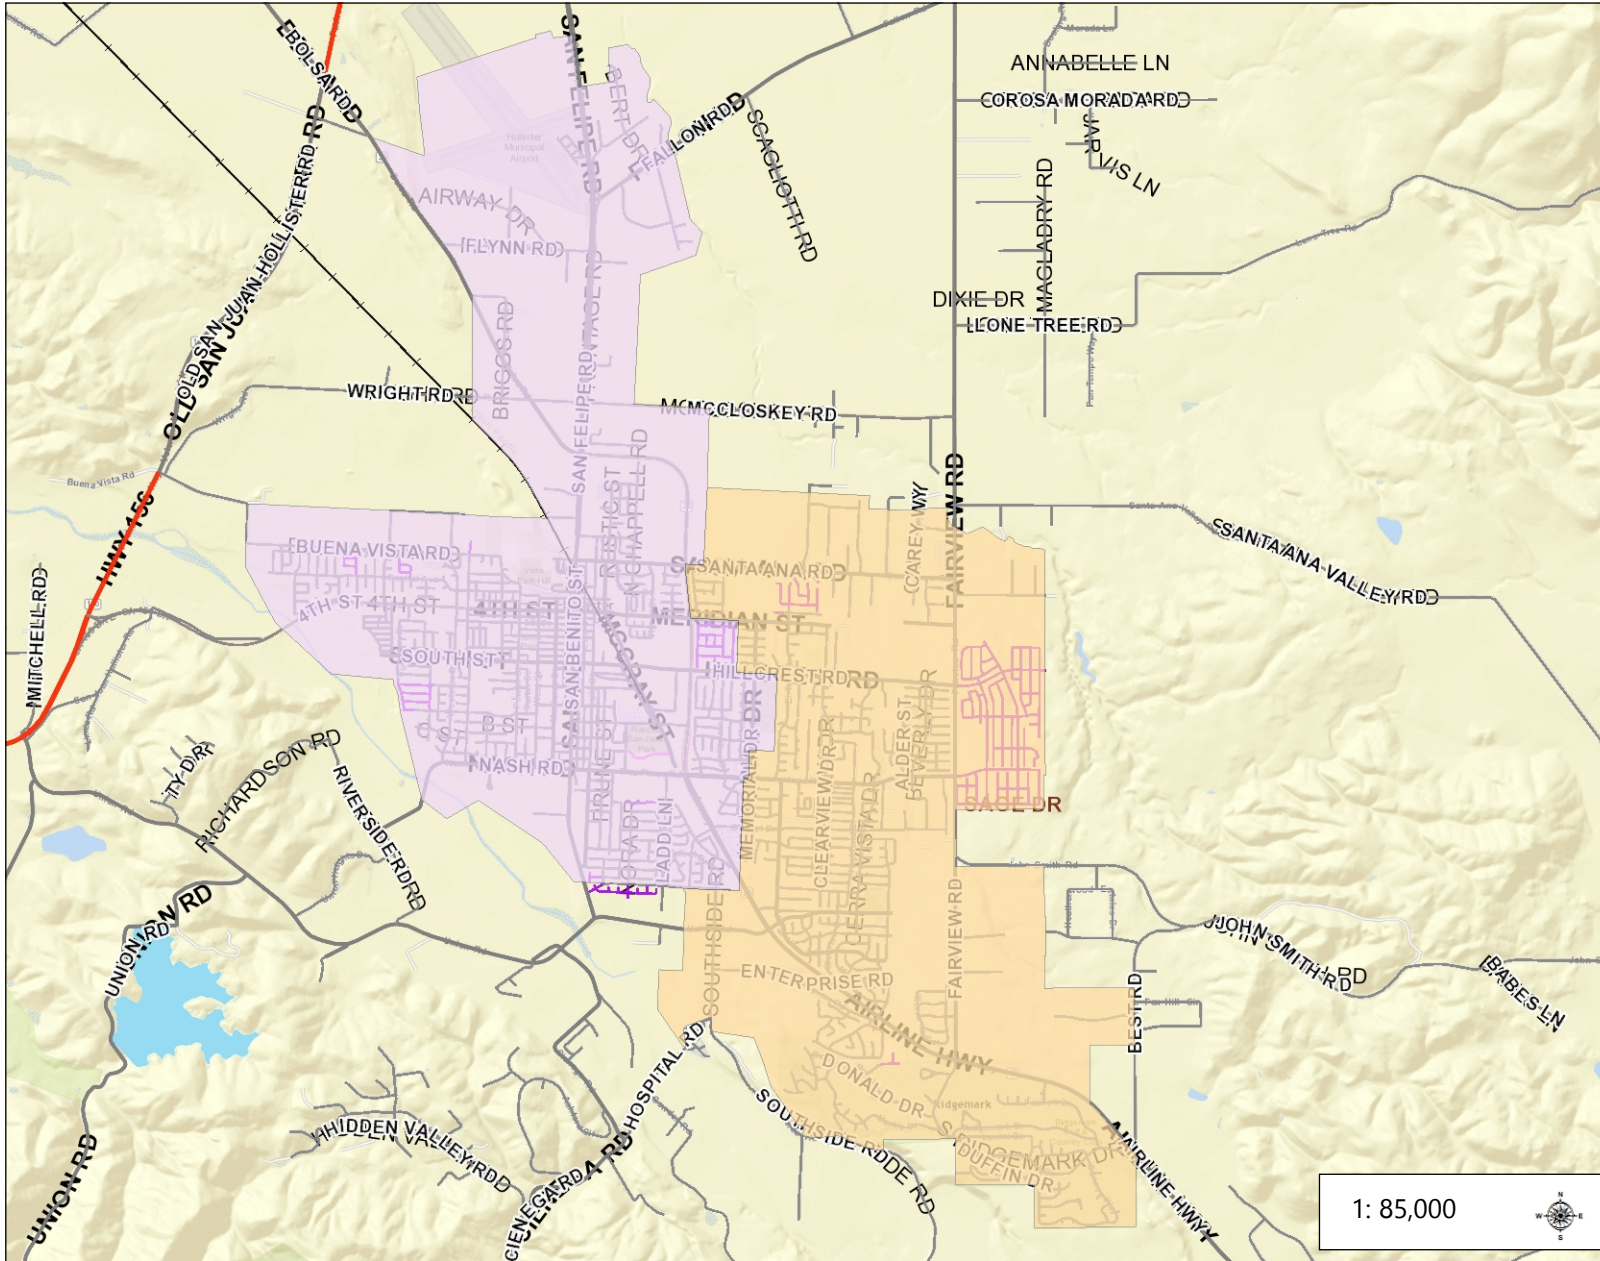

# County of San Benito

### Legend

- Water District Sunnyslope
- City of Hollister Water Svc Area
- California County Boundaries
- <all other values>
- San Benito
- Railroad
- Tentative Streets
- World Street Map

1: 85,000

14,166.7                      0                      7,083.33                      14,166.7    Feet

WGS\_1984\_Web\_Mercator\_Auxiliary\_Sphere  
©County of San Benito, GIS Services

This map is a user generated static output from an Internet mapping site and is for reference only. Data layers that appear on this map may or may not be accurate, current, or otherwise reliable.